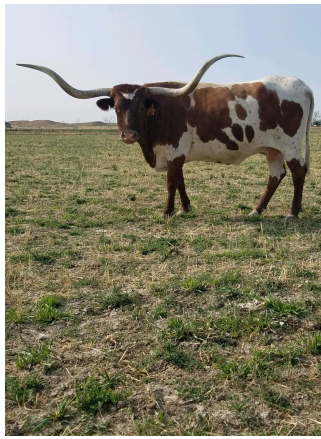

831 RANCH

Courtesy of The Gardner Cattle Company

EOT Outback Rosland 642

Date of Birth: 05/03/2006
Registration 1: CI241246
Sale Price: \$
Breeder: MIKE & DEBBIE BOWMAN
Owner: Lucas Ranch

Rosland is a big bodied, colorful longhorn cow with a beautiful Texas twist. She would be sporting over 81" ttt but she is missing 3" off of her right horn tip. If your looking for a strong producer that raises big hearty and health calves every year than this is the cow for you. Easy to work, and a great momma.

TTT: 78.6250 on 04/12/2020

EOT Outback Rosland 642

BOOMERANG C P

OVERLORD C P

INDIAN GIRL 636

CLASSY HOT SHOT

SARAH'S LEGEND

EMPEROR